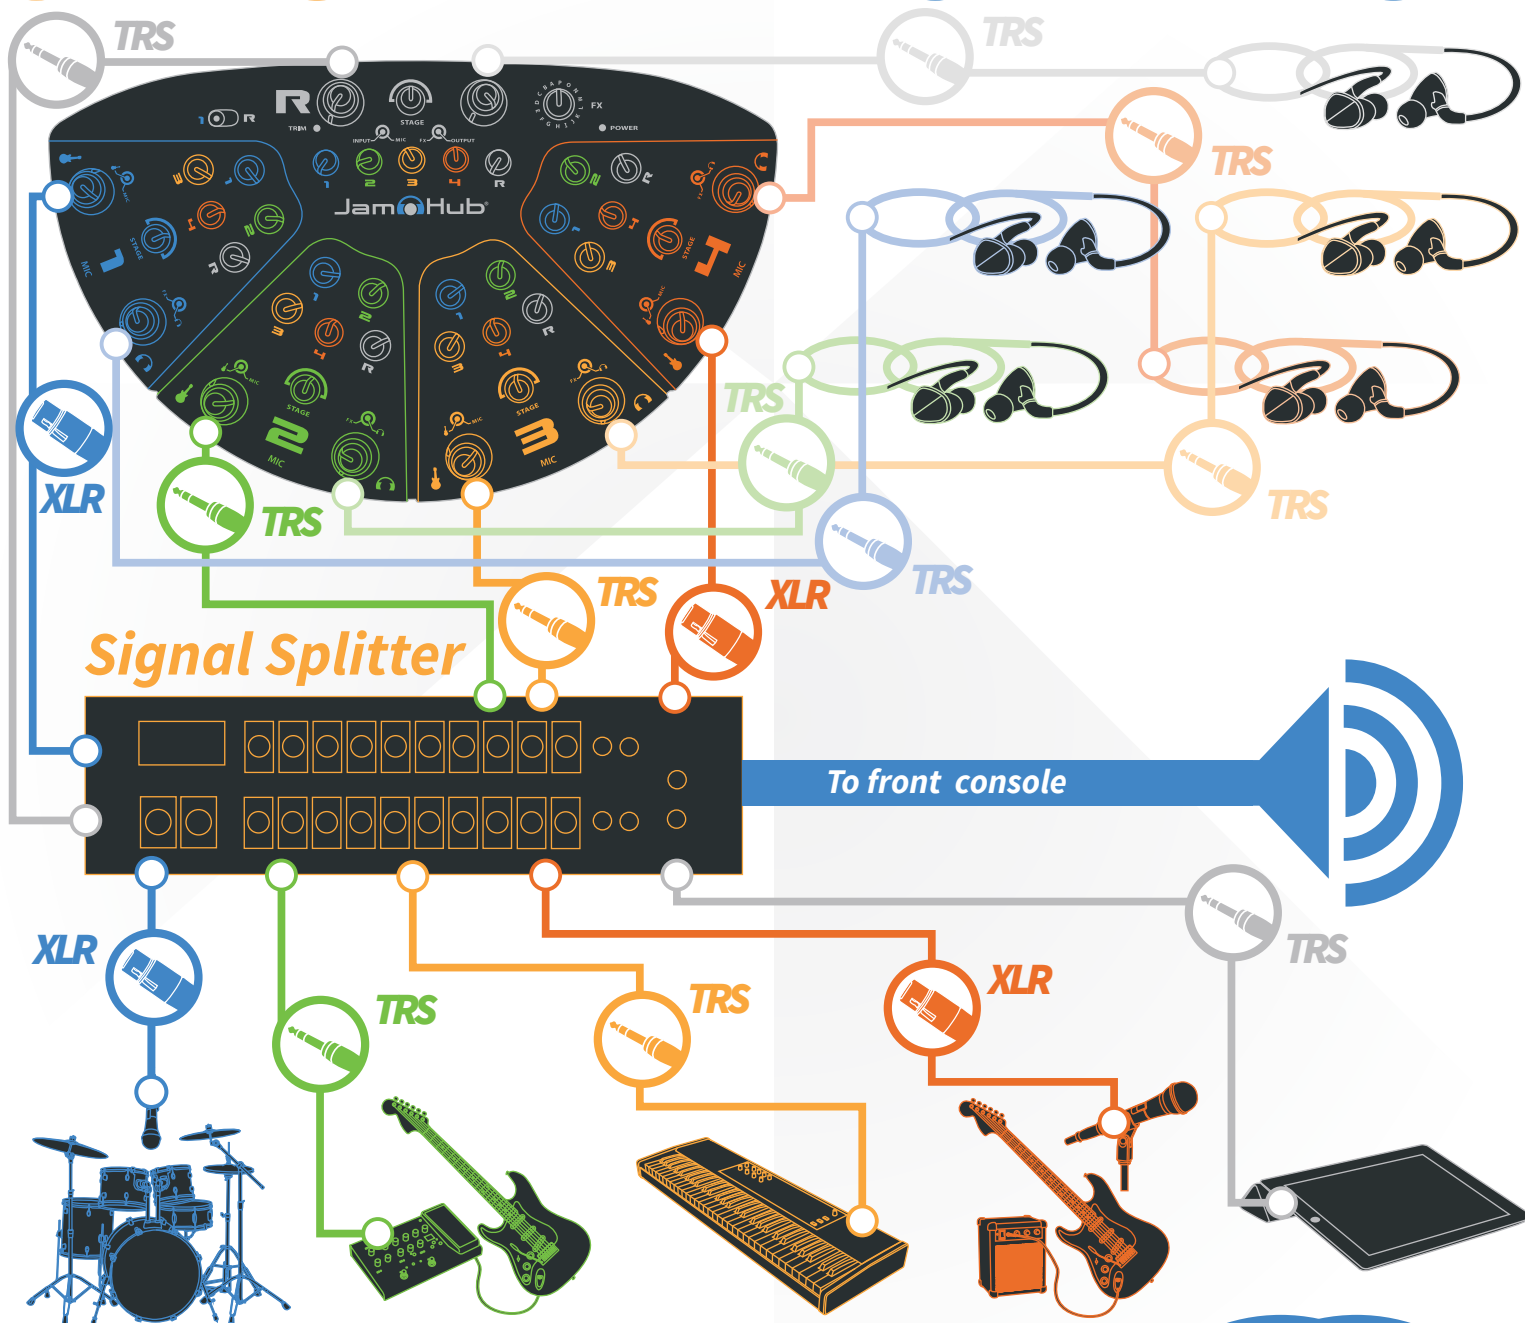

PERFORMANCE SETUP WITH JAMHUB

Headphone/IEM Extension Cable kit

1/4" TRS output

1/8" TRS input